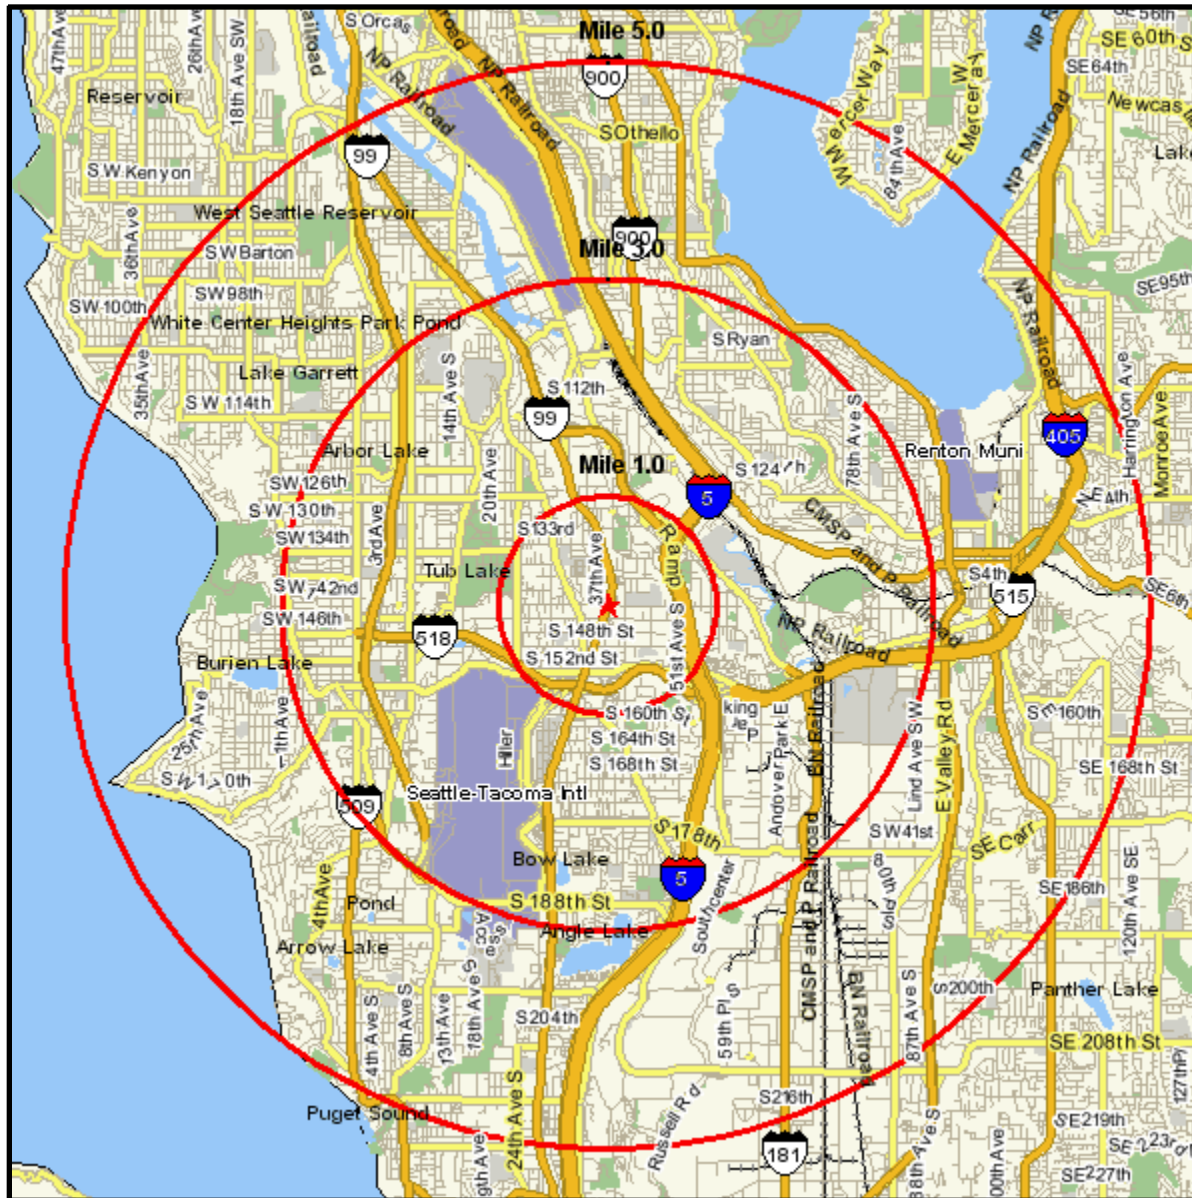

Area Map

Prepared For: City of Tukwila
Project Code: 0001

Order #: 966312537
Site: 01

Coord: 47.474200, -122.284400
Radius - See Appendix for Details

Area Map

Prepared For: City of Tukwila
Project Code: 0001

Order #: 966312537
Site: 01

Appendix: Area Listing

Area Name:

Type: Radius 1

Radius Definition:

TUKWILA INTERNATIONAL BLVD AT S 144TH ST
TUKWILA, WA 98168

Center Point: 47.474200 -122.284400
Circle/Band: 0.00 - 1.00

Area Name:

Type: Radius 2

Radius Definition:

TUKWILA INTERNATIONAL BLVD AT S 144TH ST
TUKWILA, WA 98168

Center Point: 47.474200 -122.284400
Circle/Band: 0.00 - 3.00

Area Name:

Type: Radius 3

Radius Definition:

TUKWILA INTERNATIONAL BLVD AT S 144TH ST
TUKWILA, WA 98168

Center Point: 47.474200 -122.284400
Circle/Band: 0.00 - 5.00